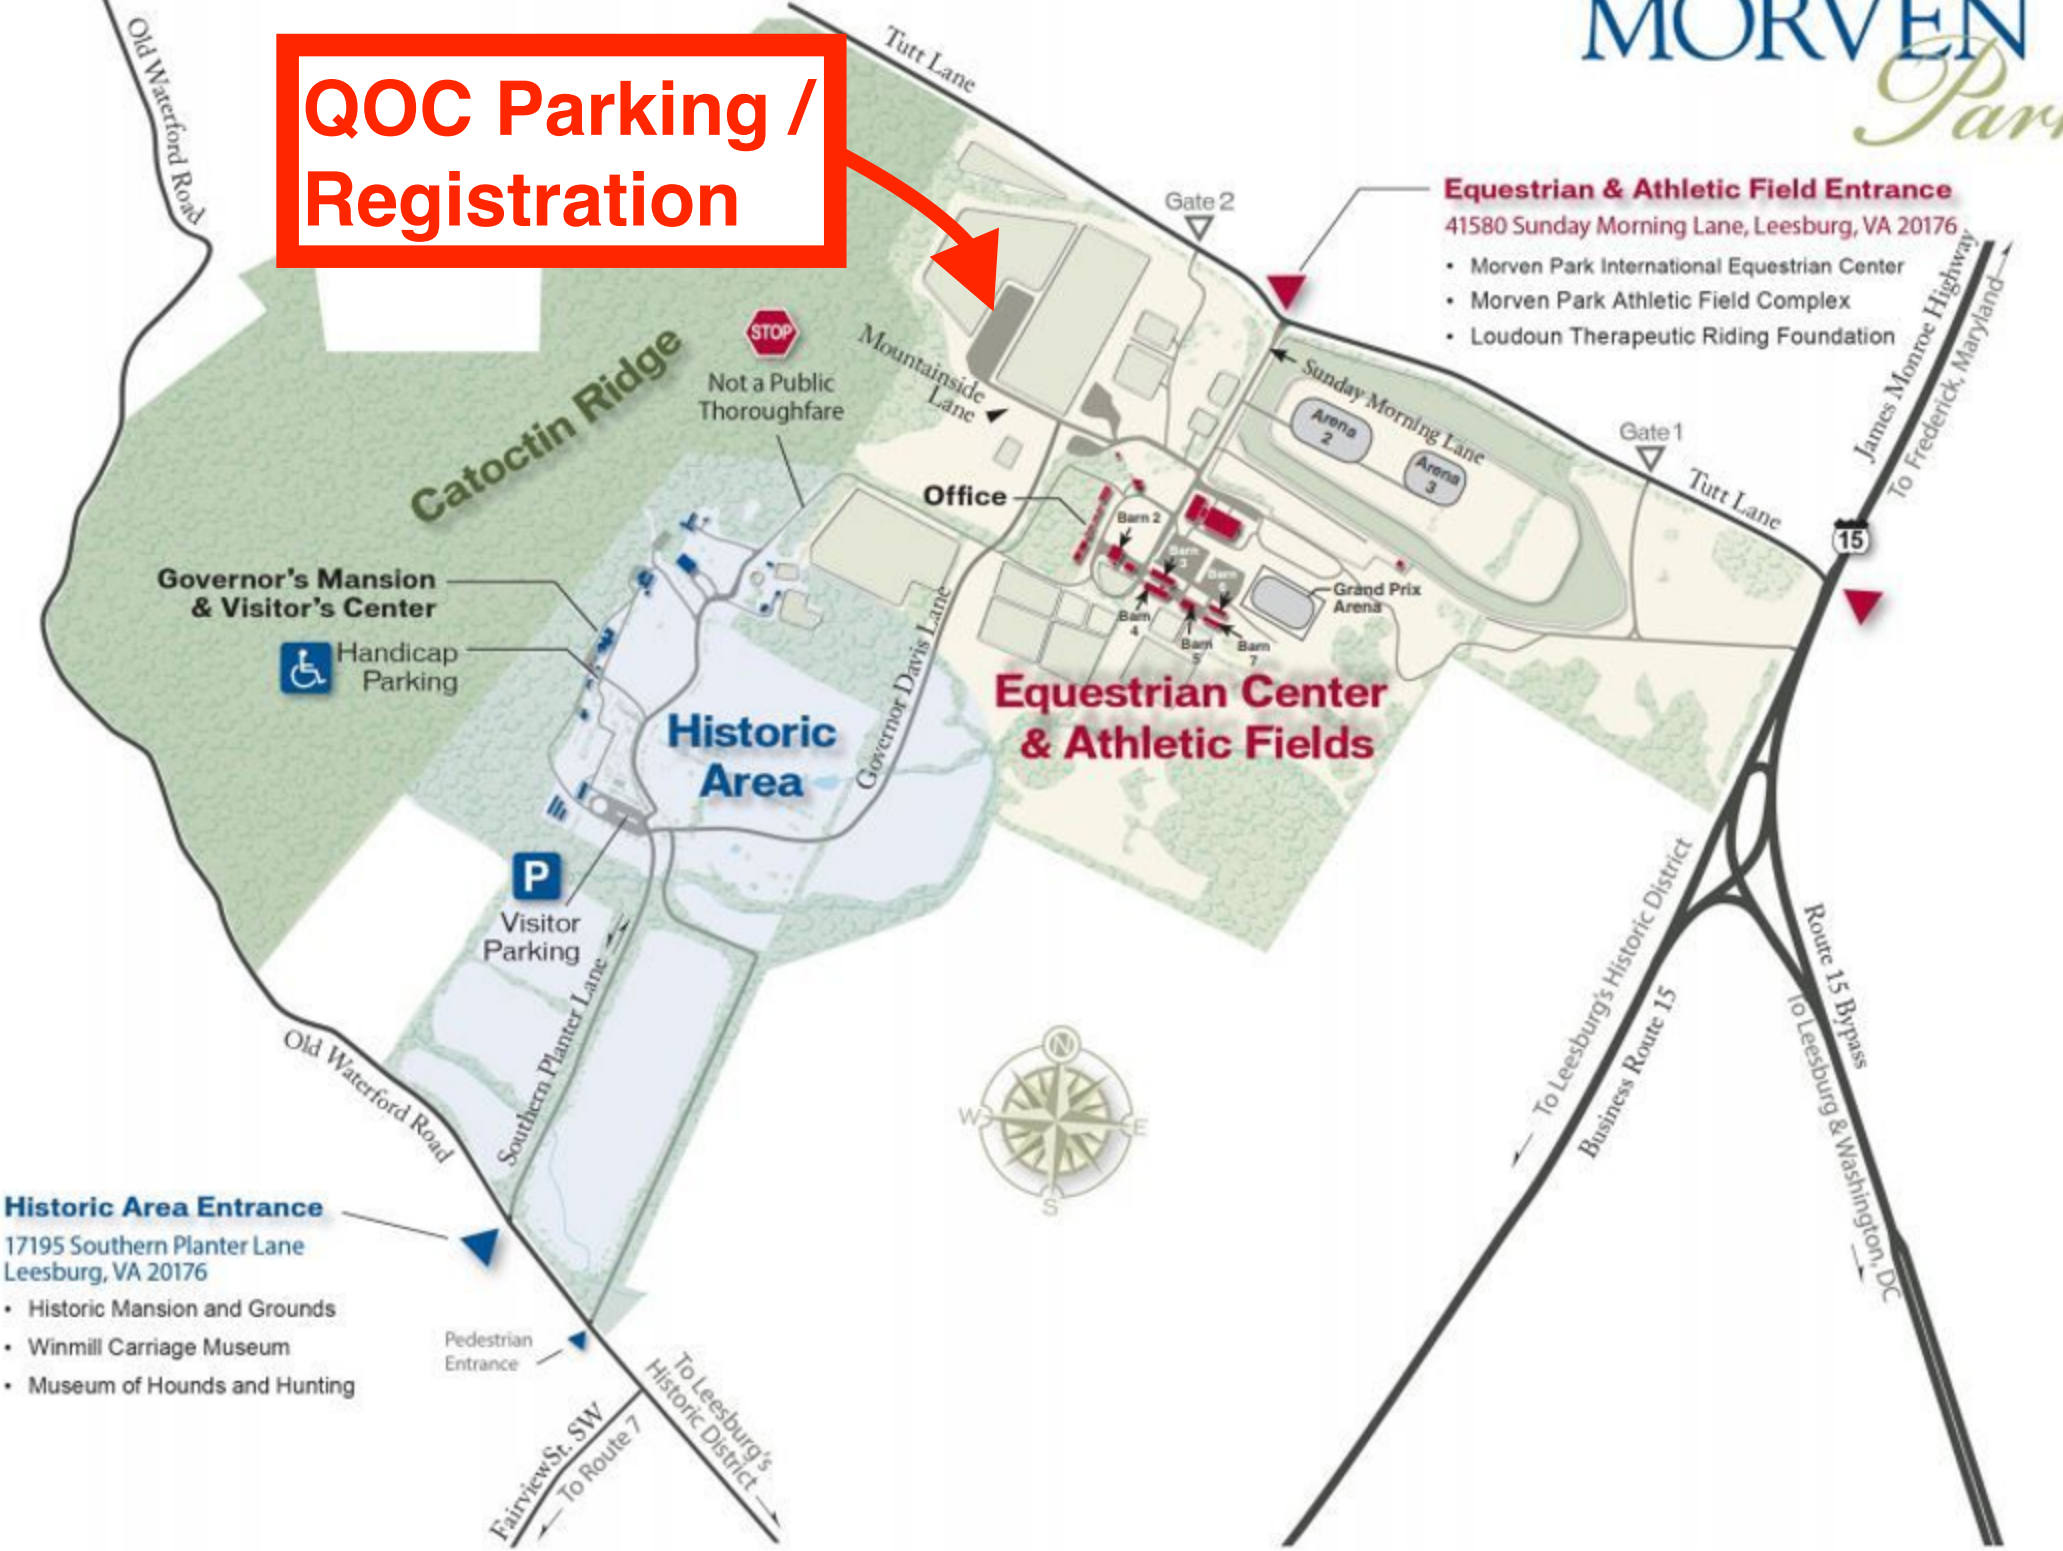

**QOC Parking / Registration**

**Historic Area Entrance**  
17195 Southern Planter Lane  
Leesburg, VA 20176

- Historic Mansion and Grounds
- Winmill Carriage Museum
- Museum of Hounds and Hunting

**Equestrian & Athletic Field Entrance**  
41580 Sunday Morning Lane, Leesburg, VA 20176

- Morven Park International Equestrian Center
- Morven Park Athletic Field Complex
- Loudoun Therapeutic Riding Foundation