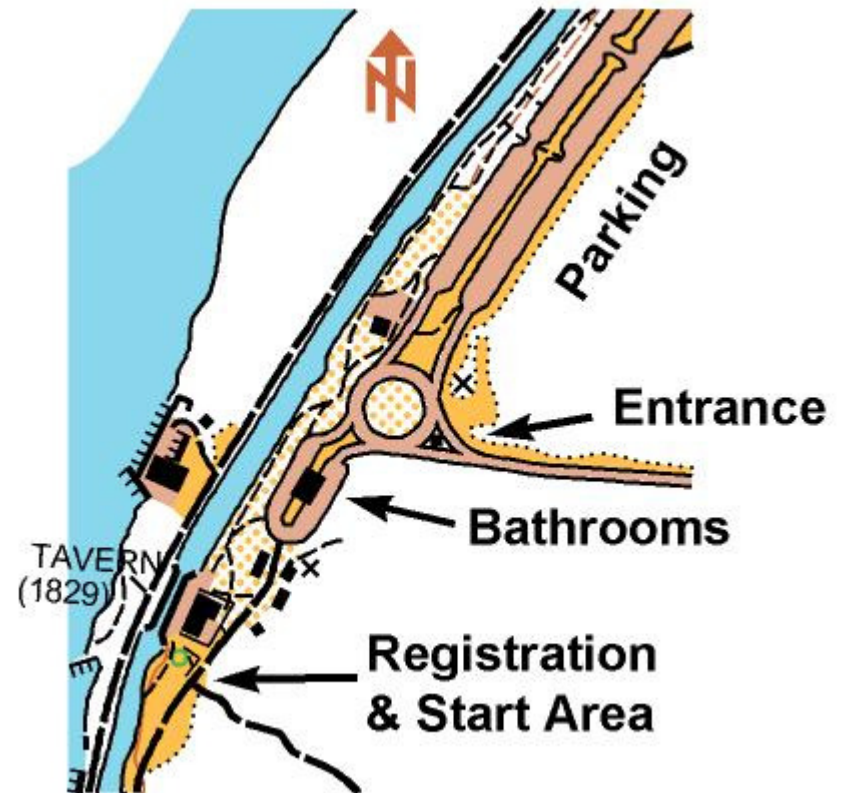

Event Locator Maps for Sun. Nov. 13, 2011

To the QOC Great Falls MD Event:
(address: 11710 MacArthur Blvd, Potomac, MD)

From I-495, Maryland: Take exit 41 (Carderock/Great Falls, MD), follow Clara Barton Parkway to the end. At the stop sign, turn left onto MacArthur Blvd. Follow MacArthur ~3.5 miles to the CHOH park entrance booth. MacArthur Blvd. ends at the park.

From I-495, Virginia: Cross into Maryland over the American Legion Bridge (beltway inner loop) and take exit 41 (Clara Barton Parkway) Westbound, staying left at the fork. Follow Clara Barton to the end. At the stop sign, turn left onto MacArthur Blvd.

Follow MacArthur Blvd ~3.5 miles to the park entrance booth. MacArthur Blvd. ends at the park.

After going by the park entrance toll booth, park in the large lot to the right (north) of the roundabout, then walk south back past the roundabout and beyond the Tavern to find our registration area. See detail map to the right.

To the Post-Race **Potomac Pizza Palooza**:
(address: 9812 Falls Rd., Potomac MD)

Take a left at the stop sign as you exit the park, and in less than 2 miles take a left just before River Road into the Potomac Promenade parking area.