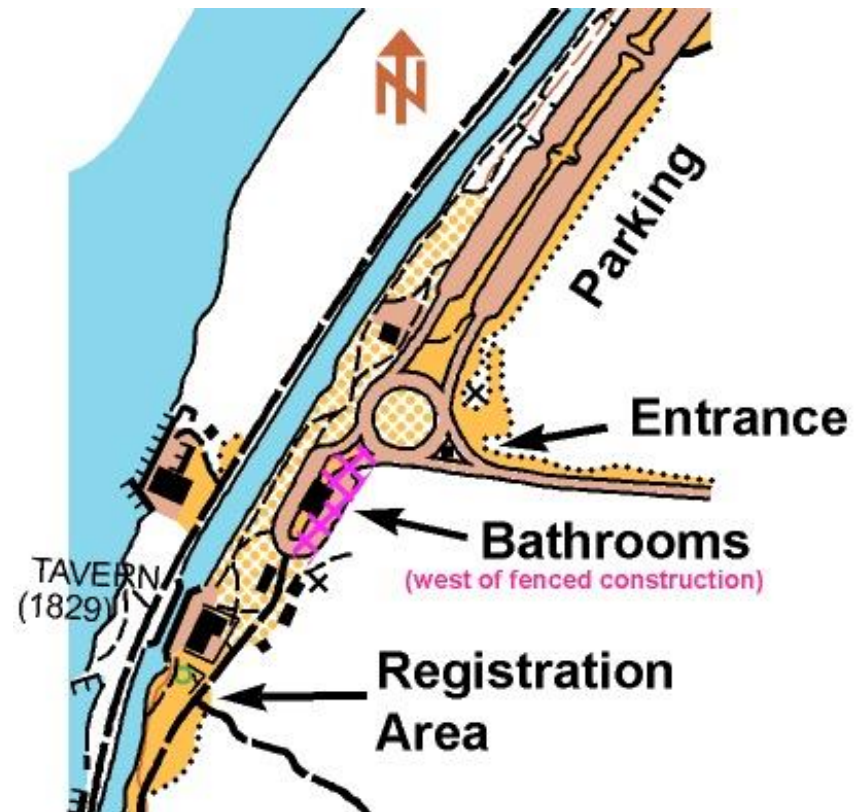

Event Locator Maps for Sun. Nov. 19, 2017

To the QOC Great Falls MD Event:
(address: 11710 MacArthur Blvd, Potomac, MD)

From I-495, Maryland: Take exit 41 (Carderock/Great Falls, MD), follow Clara Barton Parkway to the end. At the stop sign, turn left onto MacArthur Blvd. Follow MacArthur ~3.5 miles to the CHOH park entrance booth. MacArthur Blvd. ends at the park.

From I-495, Virginia: Cross into Maryland over the American Legion Bridge (beltway inner loop) and take exit 41 (Clara Barton Parkway) Westbound, staying left at the fork. Follow Clara Barton to the end. At the stop sign, turn left onto MacArthur Blvd.

Follow MacArthur Blvd ~3.5 miles to the park entrance booth. MacArthur Blvd. ends at the park.

After going by the park entrance toll booth, park in the large lot to the right (north) of the roundabout, then walk south back past the roundabout and beyond the Tavern to find our registration area. See detail map to the right.

To the Post-Race **Potomac Pizza** Palooza:
(address: 9812 Falls Rd., Potomac MD)

Take a left at the stop sign as you exit the park, and in less than 2 miles take a left just before River Road into the Potomac Promenade parking area.