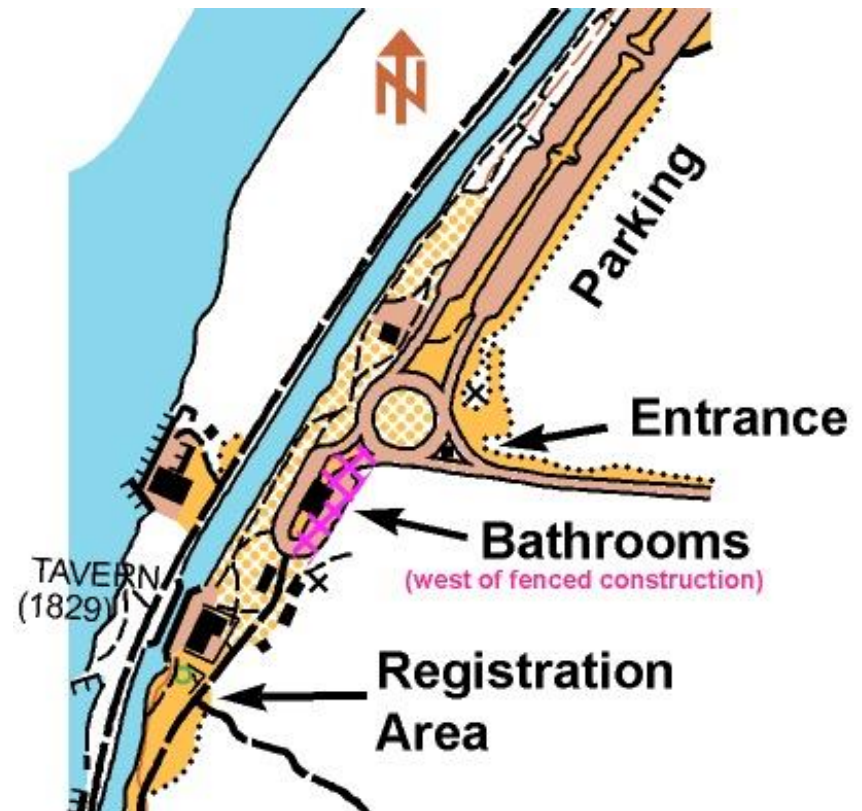

Event Locator Maps for Sun. Nov. 1, 2015

To the QOC Great Falls MD Event:
(address: 11710 MacArthur Blvd, Potomac, MD)

From I-495, Maryland: Take exit 41 (Carderock/Great Falls, MD), follow Clara Barton Parkway to the end. At the stop sign, turn left onto MacArthur Blvd. Follow MacArthur ~3.5 miles to the CHOH park entrance booth. MacArthur Blvd. ends at the park.

From I-495, Virginia: Cross into Maryland over the American Legion Bridge (beltway inner loop) and take exit 41 (Clara Barton Parkway) Westbound, staying left at the fork. Follow Clara Barton to the end. At the stop sign, turn left onto MacArthur Blvd.

Follow MacArthur Blvd ~3.5 miles to the park entrance booth. MacArthur Blvd. ends at the park.

After going by the park entrance toll booth, park in the large lot to the right (north) of the roundabout, then walk south back past the roundabout and beyond the Tavern to find our registration area. See detail map to the right.

POTOMAC
PADDLESports

To the Post-Race **Potomac Pizza** Palooza & Potomac Paddlesports:
(address: 9812 Falls Rd., Potomac MD)

Take a left at the stop sign as you exit the park, and in less than 2 miles take a left just before River Road into the Potomac Promenade parking area. Potomac Paddlesports is just to the right (northwest) of Potomac Pizza.