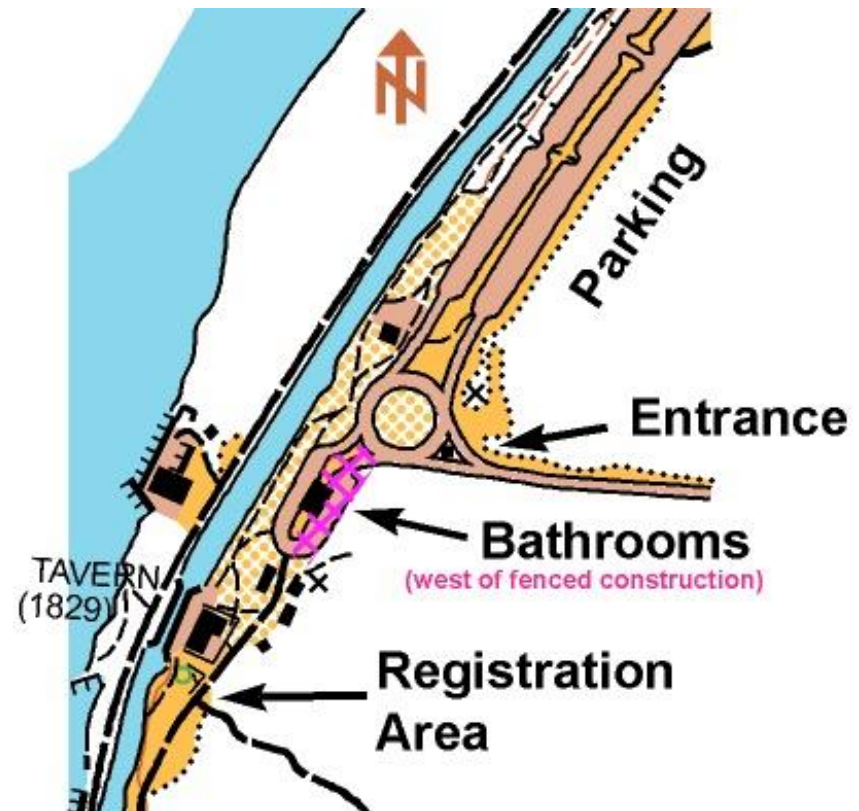

Event Locator Maps for Sun. Nov. 11, 2018

To the QOC Great Falls MD Event:
(address: 11710 MacArthur Blvd, Potomac, MD)

From I-495, Maryland: Take exit 41 (Carderock/Great Falls, MD), follow Clara Barton Parkway to the end. At the stop sign, turn left onto MacArthur Blvd. Follow MacArthur ~3.5 miles to the CHOH park entrance booth. MacArthur Blvd. ends at the park.

From I-495, Virginia: Cross into Maryland over the American Legion Bridge (beltway inner loop) and take exit 41 (Clara Barton Parkway) Westbound, staying left at the fork. Follow Clara Barton to the end. At the stop sign, turn left onto MacArthur Blvd.

Follow MacArthur Blvd ~3.5 miles to the park entrance booth. MacArthur Blvd. ends at the park.

After going by the park entrance toll booth, park in the large lot to the right (north) of the roundabout, then walk south back past the roundabout and beyond the Tavern to find our registration area. See detail map to the right.

To the Post-Race **Potomac Pizza** Palooza:
(address: 9812 Falls Rd., Potomac MD)

Take a left at the stop sign as you exit the park, and in less than 2 miles take a left just before River Road into the Potomac Promenade parking area.